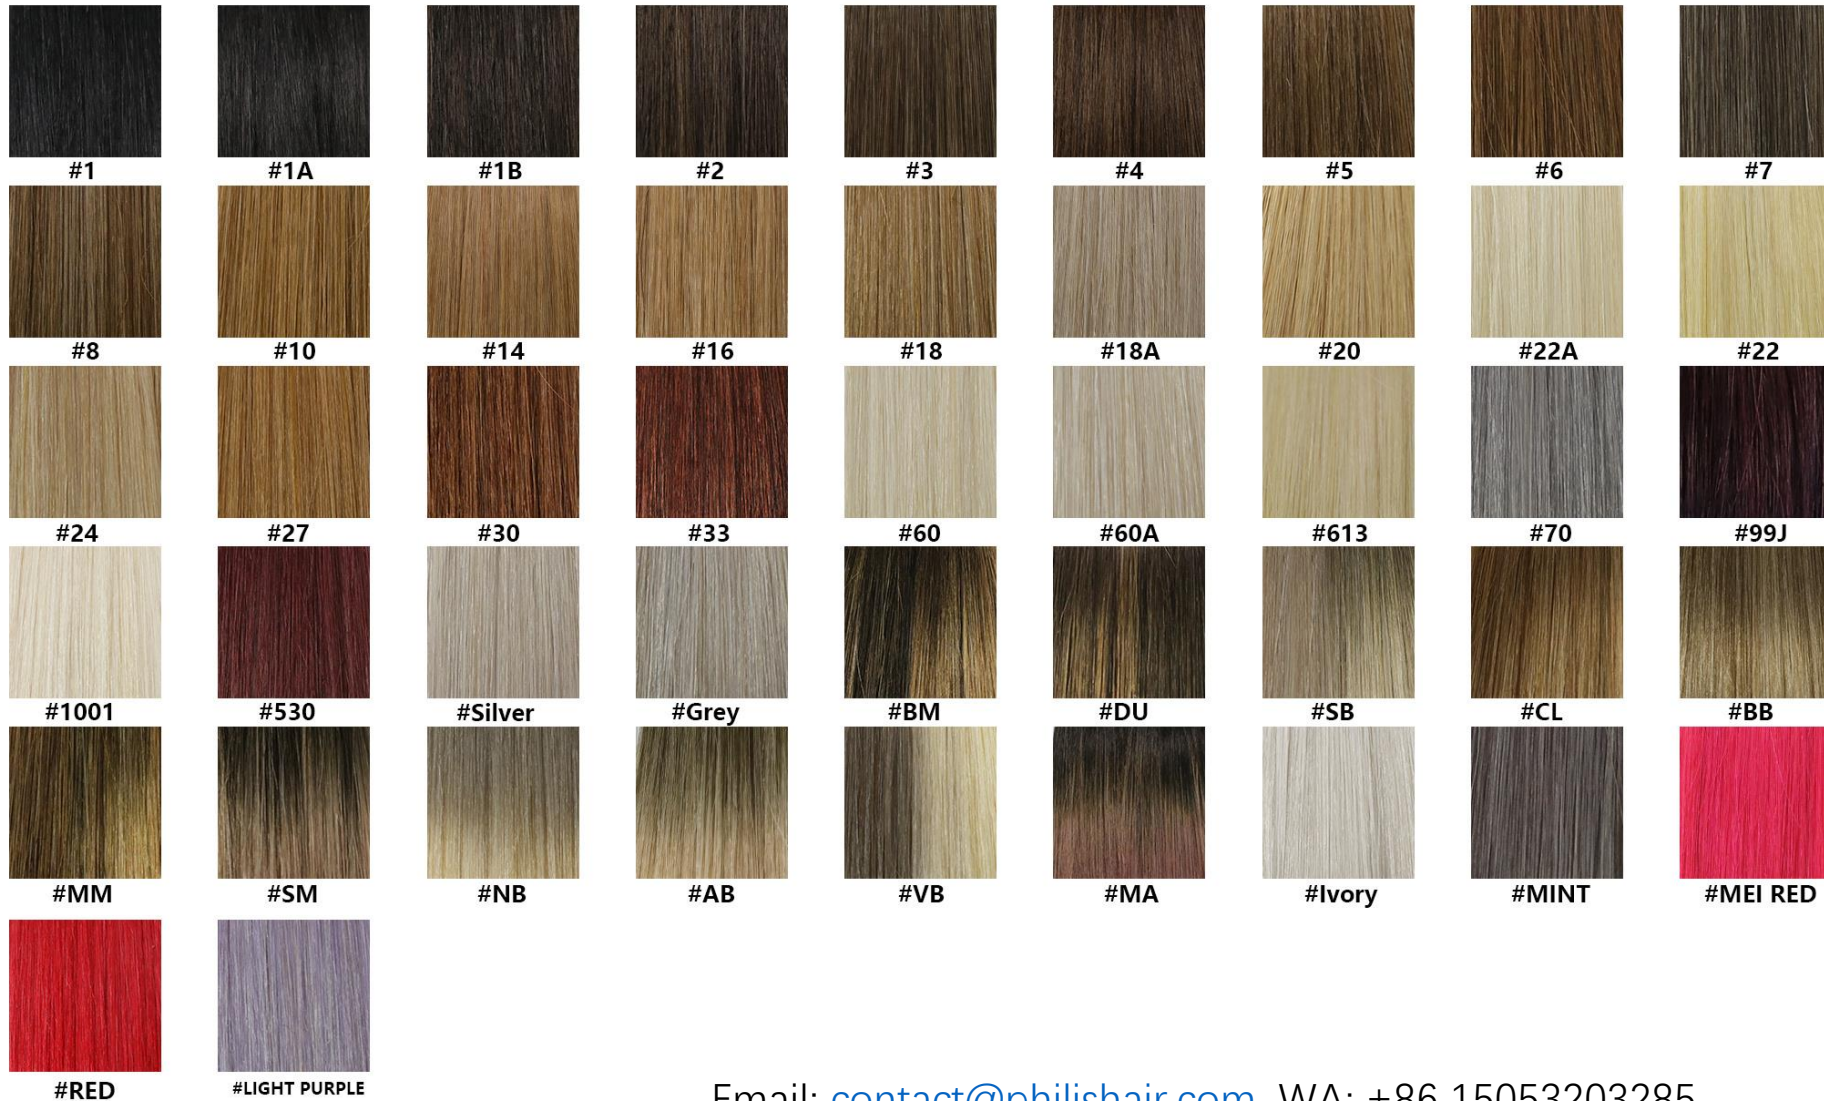

Most Popular Color Chart

Email: contact@philishair.com, WA: +86 15053203285

46 kinds Color Chart

Email: contact@philishair.com, WA: +86 15053203285